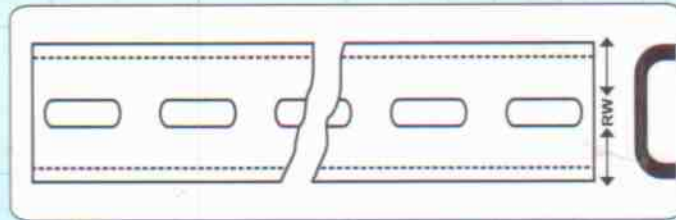

LADDER TYPE CABLE TRAY

Width	: 150 mm to 1000 mm.
Height	: 50 mm to 100 mm.
Thickness	: 16 SWG / 14 SWG / 12 SWG
Rung Interval	: 250 mm.
Length	: 2500 mm.
Finish	: Painted / H.D. Galvanized / Powder Coated
Material	: MS / Aluminium / Stainless Steel

Width	: 50 mm to 600 mm
Depth	: 20 mm to 100 mm
Thickness	: 16 SWG / 14 SWG / 12 SWG
Length	: 2500 mm
Finish	: Painted / H.D. Galvanized / Powder Coated
Material	: MS / Aluminium / Stainless Steel

PERFORATED TYPE CABLE TRAY

RACEWAY / DUCTING / TRUNKING

MULTI COMPARTMENT TYPE

CHANNEL / BOX TYPE