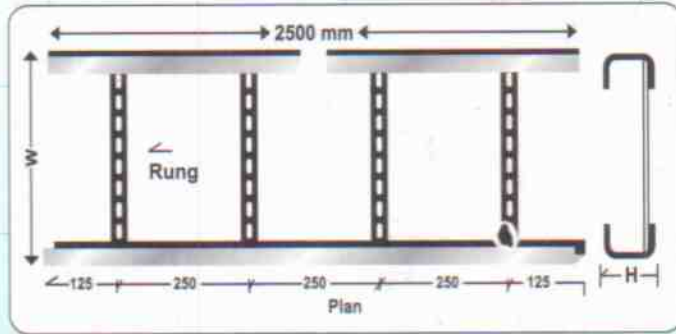

LADDER TYPE CABLE TRAY

Width	: 150 mm to 1000 mm.
Height	: 50 mm to 100 mm.
Thickness	: 16 SWG / 14 SWG / 12 SWG
Rung Interval	: 250 mm.
Length	: 2500 mm.
Finish	: Painted / H.D. Galvanized / Powder Coated
Material	: MS / Aluminium / Stainless Steel

Width	: 50 mm to 600 mm
Depth	: 20 mm to 100 mm
Thickness	: 16 SWG / 14 SWG / 12 SWG
Length	: 2500 mm
Finish	: Painted / H.D. Galvanized / Powder Coated
Material	: MS / Aluminium / Stainless Steel

PERFORATED TYPE CABLE TRAY

RACEWAY / DUCTING / TRUNKING

MULTI COMPARTMENT TYPE

CHANNEL / BOX TYPE