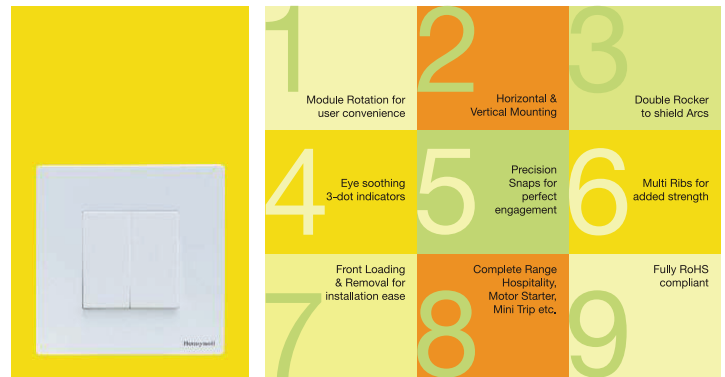

WIRING DEVICES

Citric - Wiring Devices

Switches

Item Code	Description	Carton Qty.**	MRP (₹)*
CW501WHI	6A One - Way SP Switch - 1M	20	120
CW502WHI	6A Two - Way SP Switch - 1M	20	154
CW503WHI	6A One - Way with Locator/ Indicator Switch - 1M	20	172
CW504WHI	6AX Bell Push Switch - 2M	12	271
CW505WHI	6A One - Way Bell Push Switch - 1M	20	176
CW505NWHI	6A One - Way Bell Push Switch With LED - 1M	20	208
CW411WHI	16A One - Way Switch - 1M	20	192
CW412WHI	16A Two - Way Switch - 1M	20	226
CW413WHI	16A One - Way with Locator/ Indicator Switch - 1M	20	226
CW220WHI	20A DP Switch with Neon - 2M	20	339
CW224WHI	32A DP Switch with Neon - 2M	12	541
CW401WHI	10AX One Way Switch - 1M	20	163
CW402WHI	10AX Two Way Switch - 1M	20	190
CW403WHI	10AX One Way Switch with Indicator/ Locator - 1M	20	208
CW601WHI	6A Two - Way Switch - 2M	12	163

Sockets

Item Code	Description	Carton Qty.**	MRP (₹)*
CW420WHI	Universal Socket Flat 3 Pin - 2M	12	181
CW424WHI	6/16A Socket - 2M	12	298
CW426WHI	International Socket For 6/10/13A - 2M	12	262
CW425WHI	25A Socket - 2M	12	388

Accessories

Item Code	Description	Carton Qty.**	MRP (₹)*
CW217WHI	Motor Starter Switch (16-25A) - 2M	12	640
CW227WHI	25A SP Minitrip Switch - 1M	12	550
CW225WHI	Electronic Chime - 2M	12	730
CW441WHI	Blank Plate - 1M	20	32
CW451WHI	TV Coaxial Socket Outlet - 1M	20	154
CW462WHI	Satellite Cable TV Outlet - 1M	20	162
CW471WHI	100W Step Type - 1M	15	496
CW472WHI	120W 5 Step FSC - 2M	12	622
CW480WHI	400W Dimmer - 2M	12	757
CW493WHI	CAT 6 RJ45 Computer Jack-1M	20	532
CW490WHI	RJ11 Telephone Jack with Shutter - 1M	20	128
CW492WHI	RJ11 2line Tele Jack with Shutter - 1M	20	208
CW527WHI	Energy Key Tag with Time Delay	1	2908
CW901WHI	DND Indicator - 1M	20	208
CW902WHI	MMR Indicator - 1M	20	208
CW903WHI	MML Indicator - 1M	20	208
CW414WHI	Two - Way Switch DND Marked - 1M	20	253
CW415WHI	One - Way Switch MMR Marked - 1M	20	226
CW416WHI	One - Way Switch MML Marked - 1M	20	226
CW529WHI	Shaver Socket	1	3610
CW530WHI	LED Based Foot Lamp - 2M	12	604
CW595WHI	Neon Indicator - Red - 1M	12	163
CW563WHI	USB Charger - 1M	15	905

Front Plates

Item Code	Description	Carton Qty.**	MRP (₹)*
CW101WHI	1 Module Front Plate White	12	109
CW102WHI	2 Module Front Plate White	12	118
CW103WHI	3 Module Front Plate White	8	127
CW104WHI	4 Module Front Plate White	8	136
CW106WHI	6 Module Front Plate White	8	194
CW108WHI	8 Module Front Plate White	4	253
CW108WHI	8 Module Square Front Plate White	4	271
CW109WHI	9 Module Horizontal Front Plate White	4	307
CW112WHI	12 Module Front Plate White	4	325
CW118WHI	18 Module Front Plate White	4	424

WHI: White

*MRP per unit (inclusive of all taxes)

** Carton Quantity in Units 01